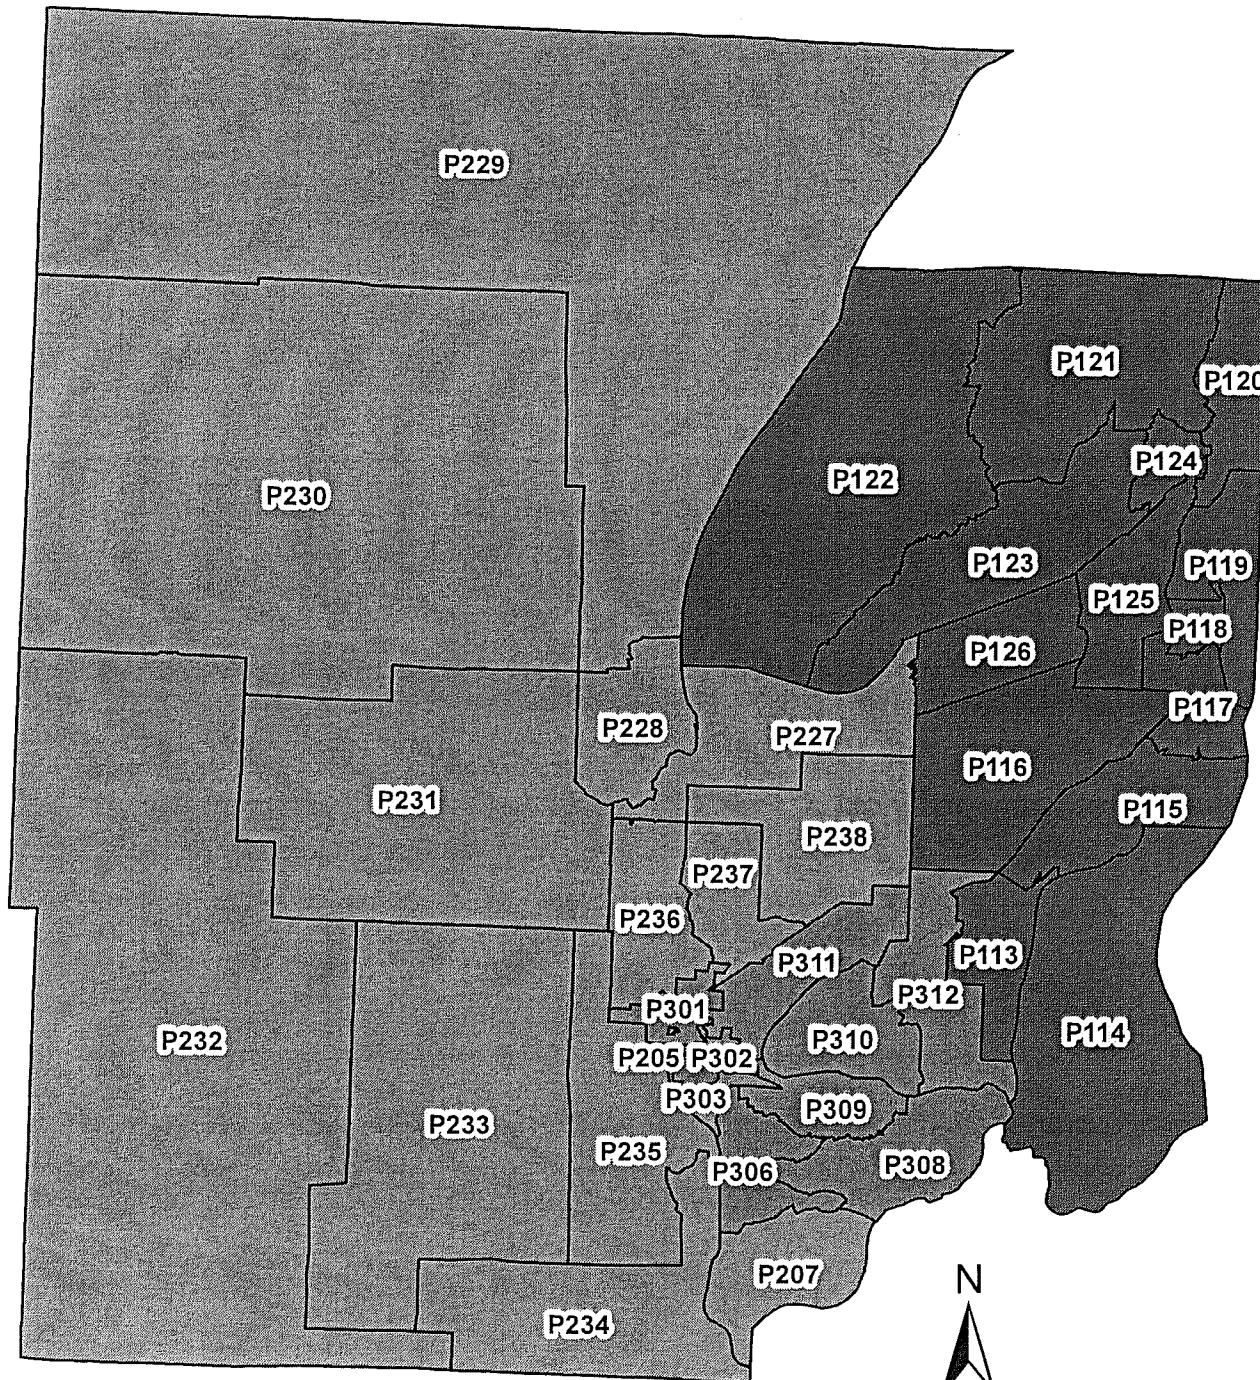

NOW, THEREFORE, BE IT HERBY RESOLVED: That the Mason County Board of County Commissioners hereby approve and adopt a name for each of the 39 voting precincts as set forth in Exhibit "A" attached hereto.

Attest:

Shannon Goudy

Shannon Goudy, Clerk of the Board

Approved as to form:

Tim Whitehead #37621

Tim Whitehead, Chief Deputy Prosecuting Attorney

Proposed Voting Precinct Names

Precinct Number	Proposed Precinct Name	Alternate Choices	Commissioners' Selection
P301	Olympic View	Shelton Olympic View	
P302	Downtown	Shelton Downtown	
P303	Angleside	Shelton Angleside	
P304	Hillcrest	Shelton Hillcrest	
P205	new	Westside, Deegan, Shadow Valley	
P306	Fawn Lake		
P207	new	Kamilche 2, Skookum, Kamilche Point	
P308	Arcadia		
P309	Mill Creek	Southside	
P310	Agate	Miller	
P311	Oakland Bay	Bayshore	
P312	Timberlake		
P113	Pickering		
P114	Harstine		
P115	Grapeview		
P116	Mason Lake		
P117	Twanoh		
P118	Allyn		
P119	Victor		
P120	Belfair	Belfair East	
P121	Tiger Lake	Bear Creek, Elfendahl	
P122	Dewatto		
P123	Tahuya		
P124	Sand Hill	Belfair West	
P125	Trail's End	Rasor, Theler, Belfair South	
P126	Fair Harbor	Detroit	
P227	Union		
P228	Skokomish		
P229	Lilliwaup	Hoodsport	
P230	Cushman		
P231	Eells		
P232	Matlock	Satsop, Mary M. Knight	
P233	Dayton		
P234	Kamilche	Squaxin	
P235	Isabella		
P236	Airport		
P237	John's Prairie	Capitol Hill	
P238	Limerick		
P339	Callanan	Cemetery, Mountain View	

Possible Option

Legend

-  District 1
-  District 2
-  District 3

Commissioner District Populations

District 1 20,279
 District 2 20,218
 District 3 20,209

Created by Mason County GIS Dept.
 Map Date: January 5, 2011

All information shown on this map